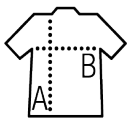

page 100

Quality

Style

Set-in sleeves
Rib cuffs and hem
Fully fashioned armholes

Available sizes

Sizes	S	M	L	XL	XXL	3XL
A/B	68/50	70/53	72/56	74/59	76/63	78/67

Available colours

Red

Black

Navy

Medium grey

Packaging

Carton size : 53 x 35 x 24 cm

Weight per carton : 0.00 kg

Related products

SOL'S GALAXY WOMEN
90010